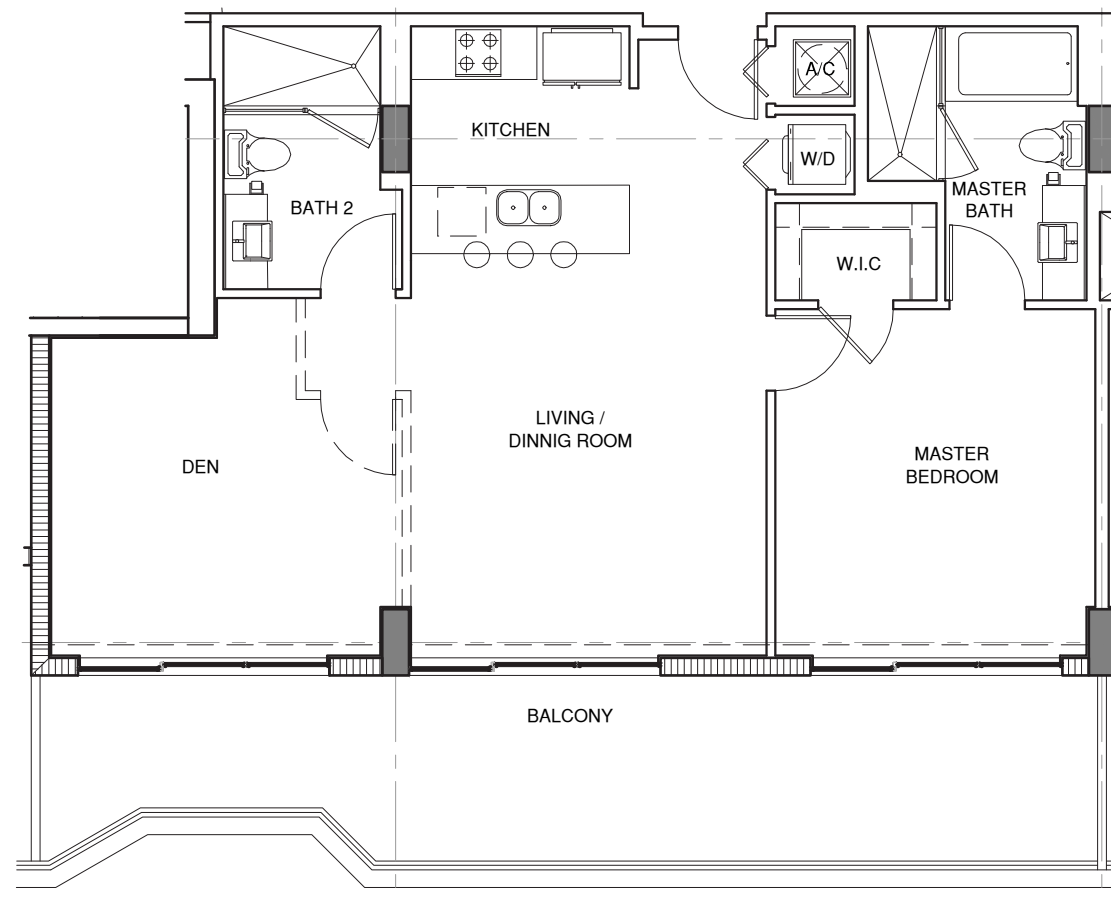

cassa brickell

Penthouse 1

9th Floor

1 Bed / 2 Bath

Living Area: **927Sq. Ft.**

Balcony Area: **304 Sq. Ft.**

Preliminary

ModernLiving